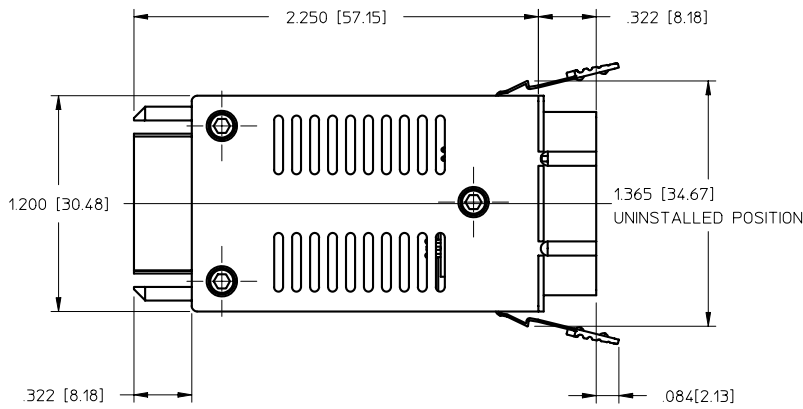

ALL DIMENSIONS ARE GIVEN IN IN[mm].

RESTRICTED RELEASE  
DRAWING MAY CHANGE WITHOUT  
CUSTOMER NOTIFICATION

 <b>Fiber Optics, Inc.</b> Downers Grove, Illinois		Size	Scale	REV.
Drawing No. 86990-90ZZ CD			Sheet	1 of 1