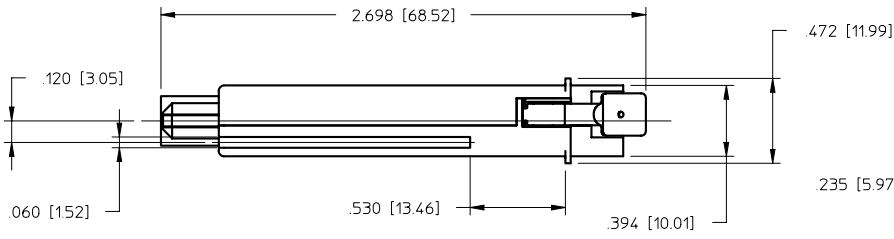

P/N	DESCRIPTION	DATA RATE
86990-9060	MULTIMODE 850nm GIGABIT ETHERNET	1.25 Gb/s
86990-9061	SINGLE MODE 1300nm GIGABIT ETHERNET	1.25 Gb/s
86990-9064	MULTIMODE 850nm FIBRE CHANNEL	1.063 Gb/s
86990-9065	SINGLE MODE 1300nm FIBRE CHANNEL	1.063 Gb/s

ALL DIMENSIONS ARE GIVEN IN IN[mm].

RESTRICTED RELEASE  
DRAWING MAY CHANGE WITHOUT  
CUSTOMER NOTIFICATION

 <b>Fiber Optics, Inc.</b> Downers Grove, Illinois		Size	Scale	REV.
Drawing No. 86990-90ZZ CD			Sheet	1 of 1