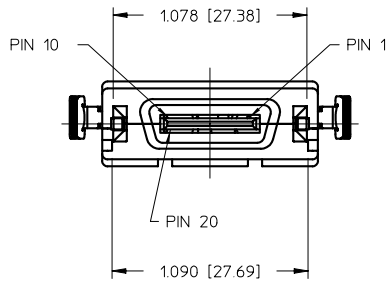

P/N	DESCRIPTION	DATA RATE
86990-9060	MULTIMODE 850nm GIGABIT ETHERNET	1.25 Gb/s
86990-9061	SINGLE MODE 1300nm GIGABIT ETHERNET	1.25 Gb/s
86990-9064	MULTIMODE 850nm FIBRE CHANNEL	1.063 Gb/s
86990-9065	SINGLE MODE 1300nm FIBRE CHANNEL	1.063 Gb/s

ALL DIMENSIONS ARE GIVEN IN IN[mm].

RESTRICTED RELEASE  
DRAWING MAY CHANGE WITHOUT  
CUSTOMER NOTIFICATION

 <b>Fiber Optics, Inc.</b> Downers Grove, Illinois		Size	Scale	REV.
Drawing No. 86990-90ZZ CD			Sheet	1 of 1