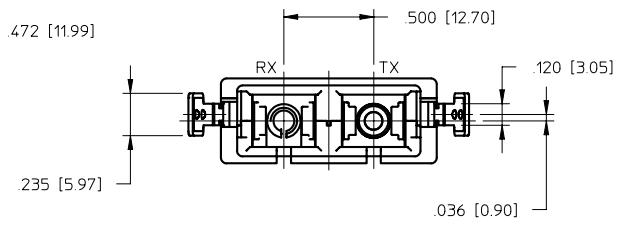

P/N	DESCRIPTION	DATA RATE
86990-9060	MULTIMODE 850nm GIGABIT ETHERNET	1.25 Gb/s
86990-9061	SINGLE MODE 1300nm GIGABIT ETHERNET	1.25 Gb/s
86990-9064	MULTIMODE 850nm FIBRE CHANNEL	1.063 Gb/s
86990-9065	SINGLE MODE 1300nm FIBRE CHANNEL	1.063 Gb/s

ALL DIMENSIONS ARE GIVEN IN IN[mm].

RESTRICTED RELEASE  
DRAWING MAY CHANGE WITHOUT  
CUSTOMER NOTIFICATION

 <b>Fiber Optics, Inc.</b> Downers Grove, Illinois		Size	Scale	REV.
Drawing No. 86990-90ZZ CD			Sheet	1 of 1